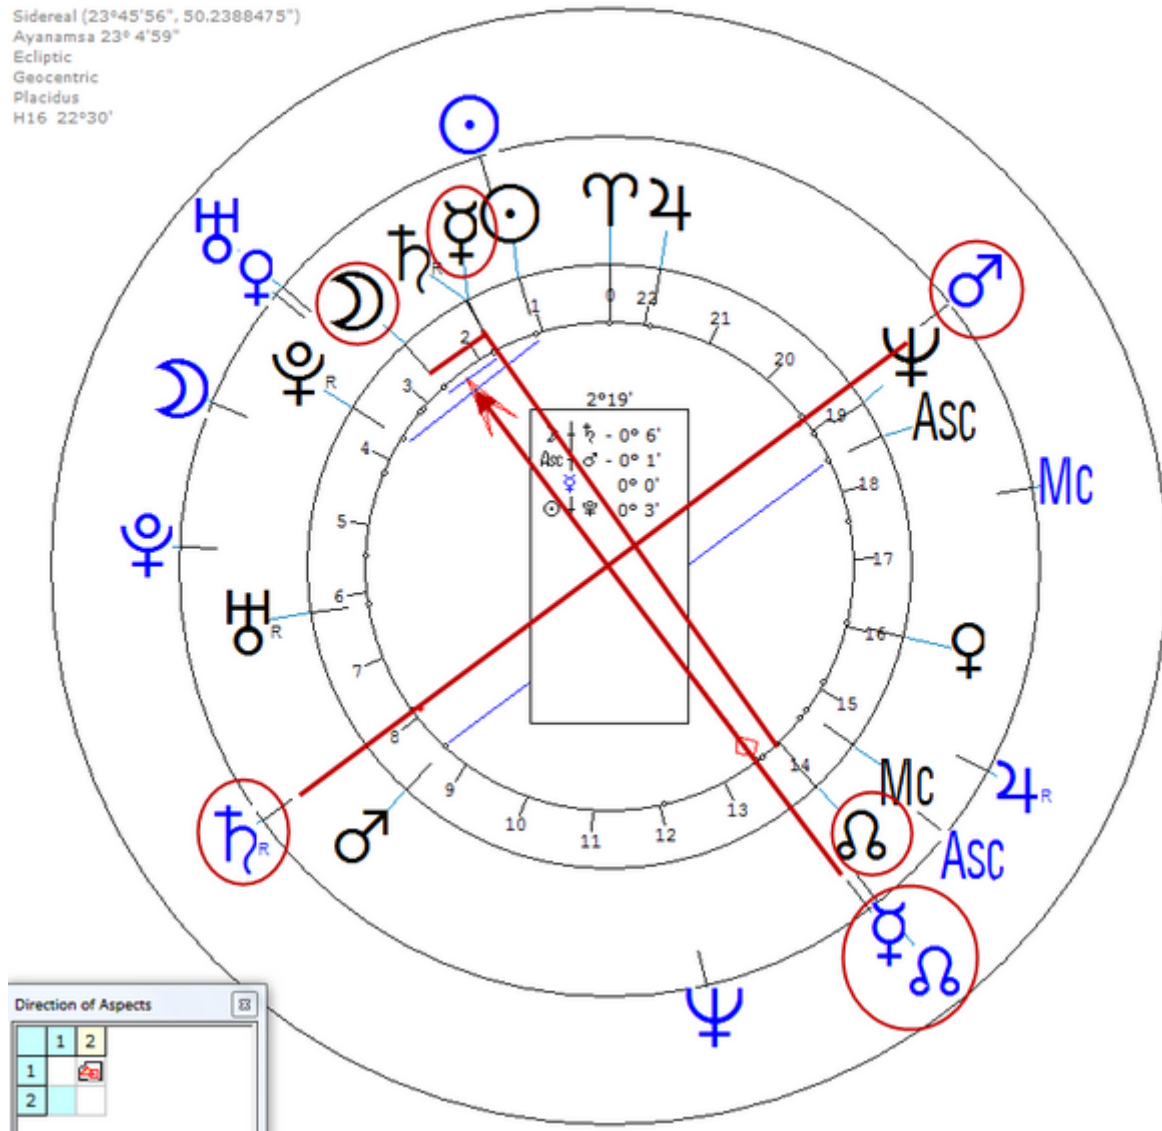

Foulcher, Albert

15 January 1951 at 04:45 (= 04:45 AM)Béziers, France, 43n21, 3e15
French criminal, a former insurance agent and gun enthusiast, who murdered two policemen and two other men near Narbonne in early January 2001. He had already been sentenced to life, in his absence, for a 1993 murder.

<https://www.astro.com/astro-databank/Foulcher,_Albert>

He shot himself dead on 17 January 2001 as police closed in on a block of flats in Béziers where he was hiding.

Solar Return (Harmonic 16)

$$\text{Solar } \text{♁} / \text{♃} = \text{Solar } \text{♀} / \text{♁} = \text{♃}_n / \text{♀}_n = \text{♀}_n / \text{♁}_n$$

Foulcher, Albert
15 January 1951 Mon 4:45 (GMT+1) 43n21 3e15
Beziers, France
Sidereal (23°45'56", 50.2388475")
Ayanamsa 23° 4'59"
Ecliptic
Geocentric
Placidus
H16 22°30'